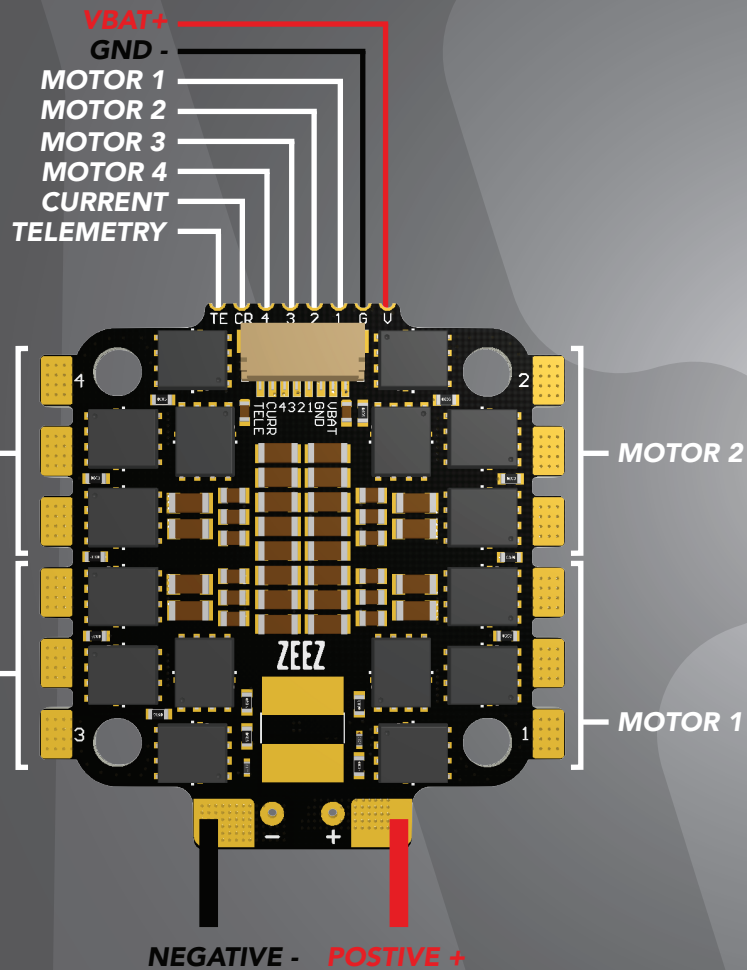

ZEEZ

2020 45 AMP ESC V2

MANUAL

55A ESC V2

IMPORTANT:
FOR BEST PERFORMANCE
ADD THE CAPACITOR IN THE HOLES
IF NOT, AS CLOSE AS POSSIBLE TO THE ESC

FIRMWARE: BLHELI 32
CURRENT SENSOR SCALE: 250

ZEEZ

SUPPORT@ZEEZRC.COM