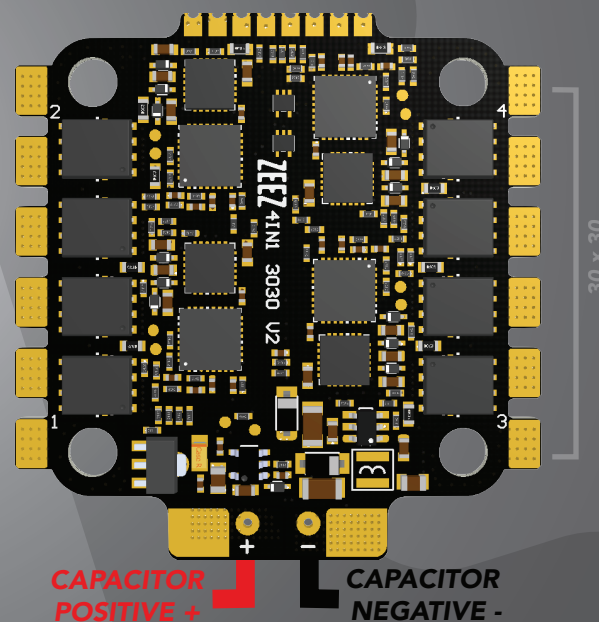

ZEEZ

2020 45 AMP ESC V2

MANUAL

55A ESC V2

IMPORTANT:
FOR BEST PERFORMANCE
ADD THE CAPACITOR IN THE HOLES
IF NOT, AS CLOSE AS POSSIBLE TO THE ESC

FIRMWARE: BLHELI 32
CURRENT SENSOR SCALE: 250

ZEEZ

SUPPORT@ZEEZRC.COM